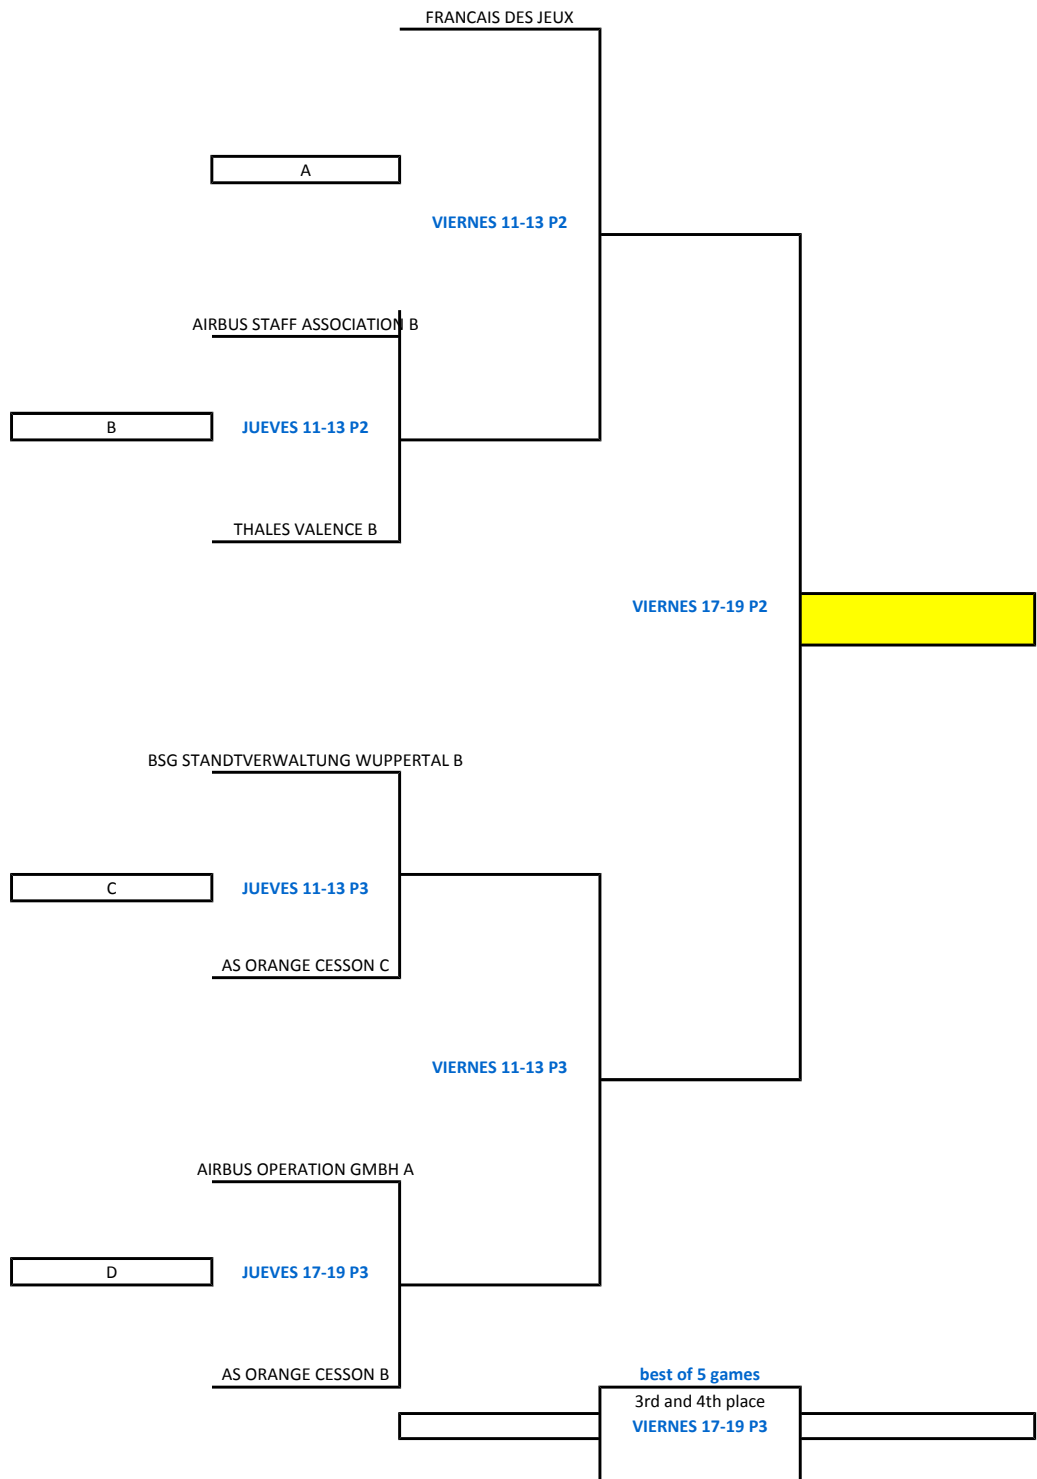

## SQUASH WCSG - OPEN MEN MAIN DRAW

SQUASH WCSG - CONSOLATION OPEN MEN DRAW

# SQUASH WCSG - SENIOR MEN DRAW

# SQUASH WCSG - CONSOLACIÓN SENIOR MEN DRAW

## SQUASH WCSG - MIXED DRAW ELITE'S COURTS

SQUASH WCSG - OPEN MIXTO DRAW ELITE'S COURT