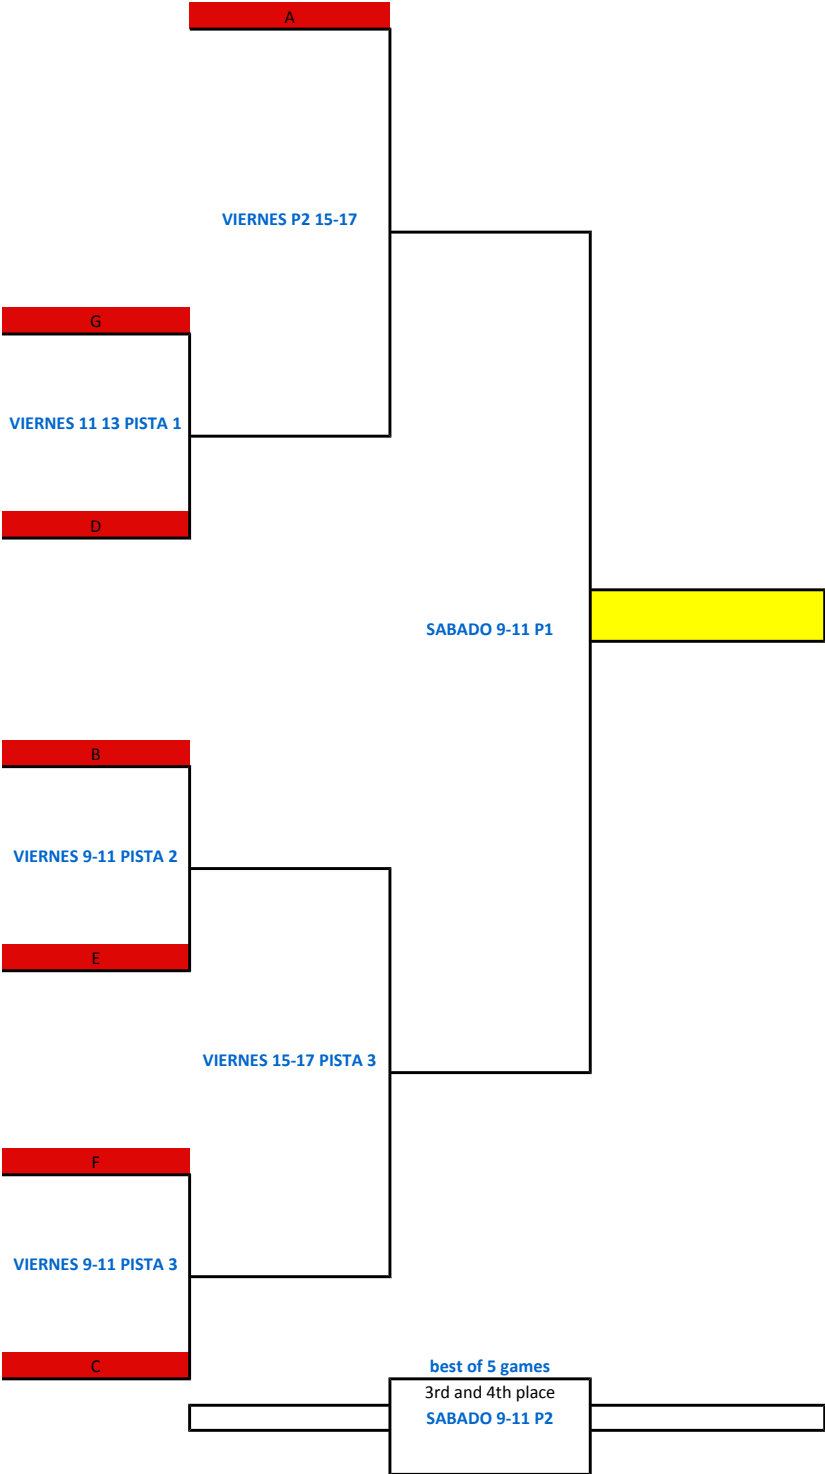

## SQUASH WCSG - OPEN MEN MAIN DRAW

SQUASH WCSG - CONSOLATION OPEN MEN DRAW

# SQUASH WCSG - SENIOR MEN DRAW

# SQUASH WCSG - CONSOLACIÓN SENIOR MEN DRAW

## SQUASH WCSG - MIXED DRAW ELITE'S COURTS

SQUASH WCSG - OPEN MIXTO DRAW ELITE'S COURT