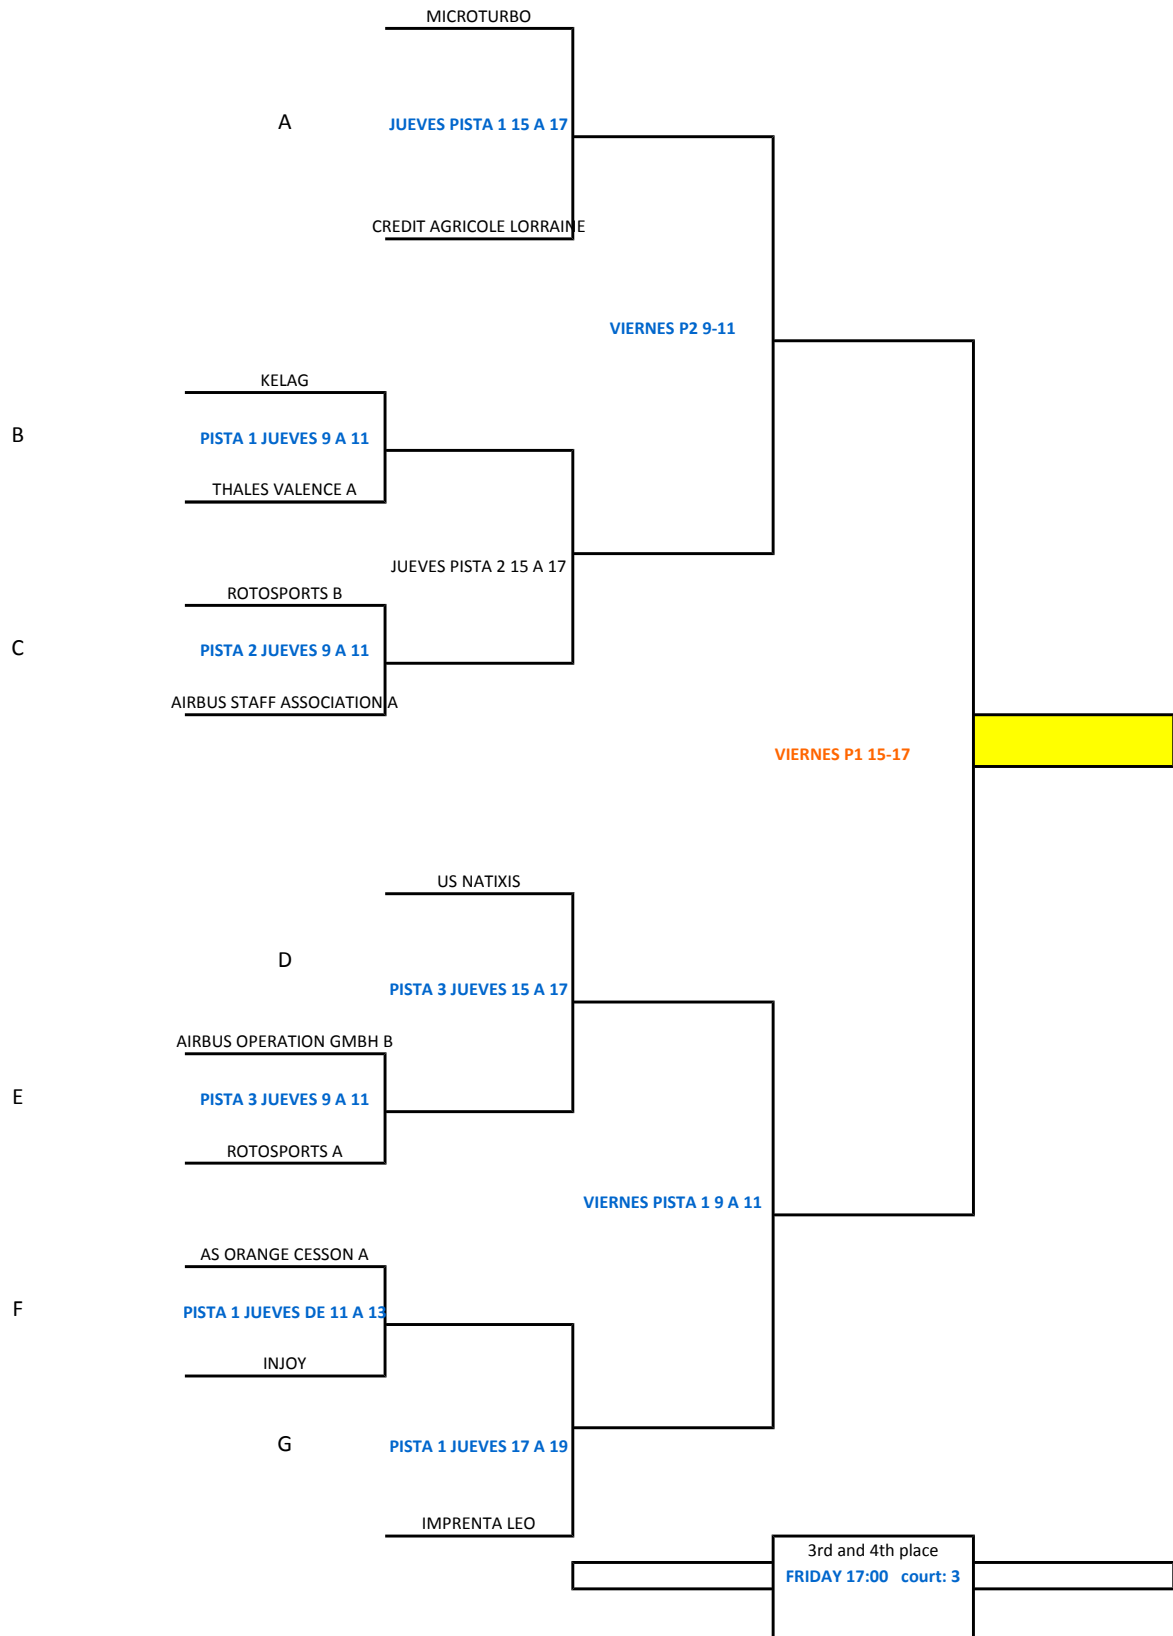

## SQUASH WCSG - OPEN MEN MAIN DRAW

SQUASH WCSG - CONSOLATION OPEN MEN DRAW

# SQUASH WCSG - SENIOR MEN DRAW

# SQUASH WCSG - CONSOLACIÓN SENIOR MEN DRAW

## SQUASH WCSG - MIXED DRAW ELITE'S COURTS

SQUASH WCSG - OPEN MIXTO DRAW ELITE'S COURT