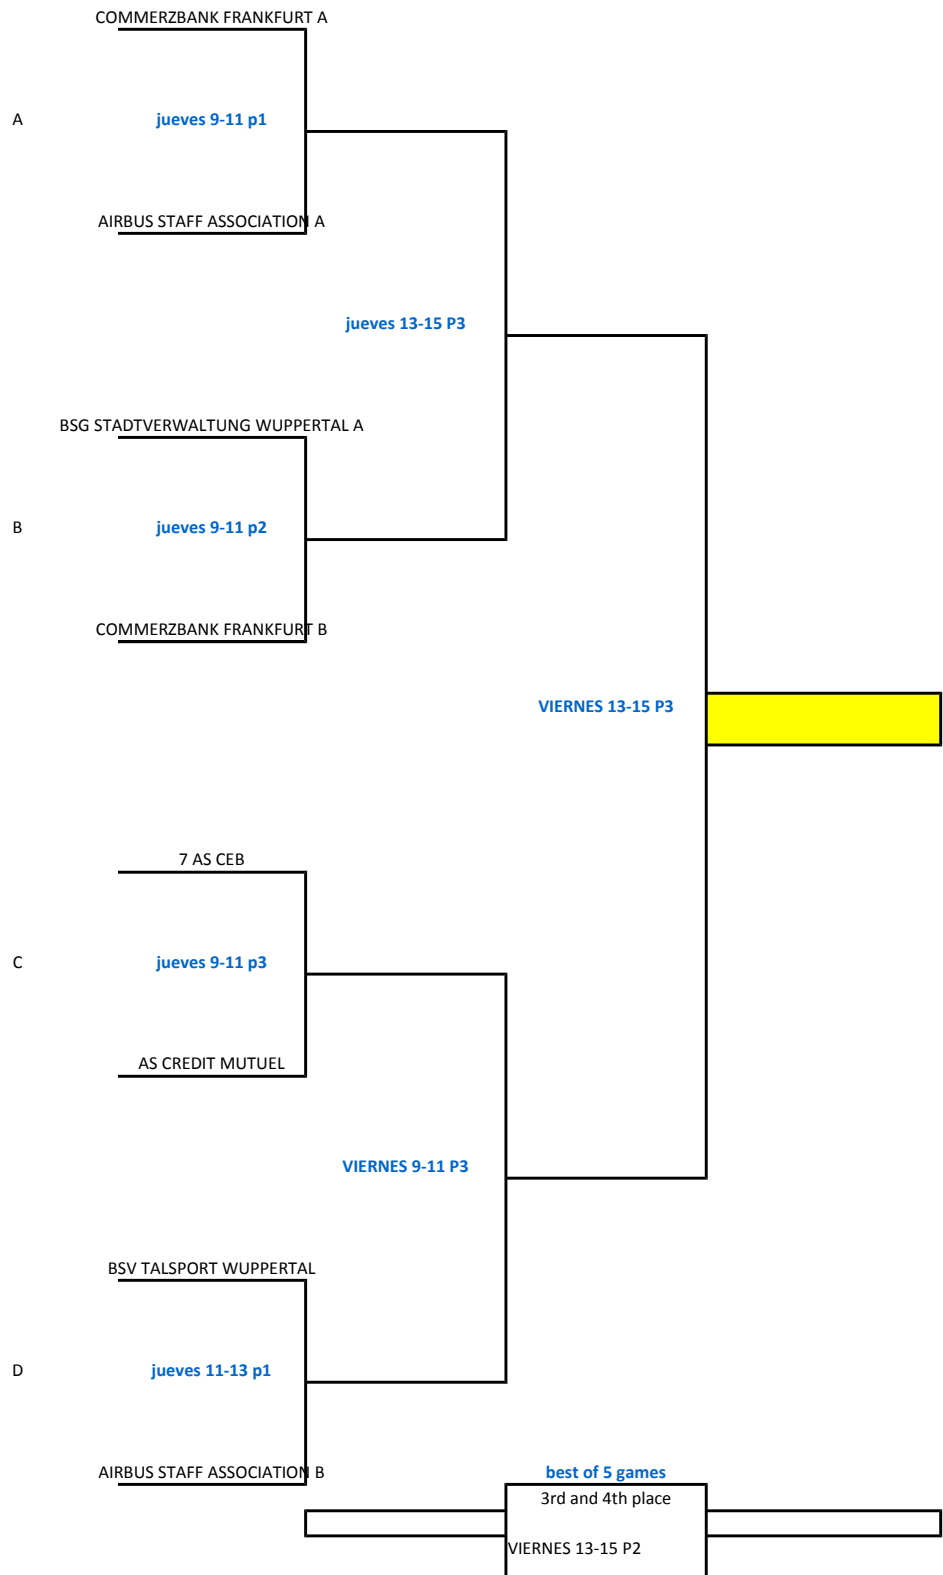

## SQUASH WCSG - OPEN MEN MAIN DRAW

SQUASH WCSG - CONSOLATION OPEN MEN DRAW

# SQUASH WCSG - SENIOR MEN DRAW

# SQUASH WCSG - CONSOLACIÓN SENIOR MEN DRAW

## SQUASH WCSG - MIXED DRAW ELITE'S COURTS

SQUASH WCSG - OPEN MIXTO DRAW ELITE'S COURT